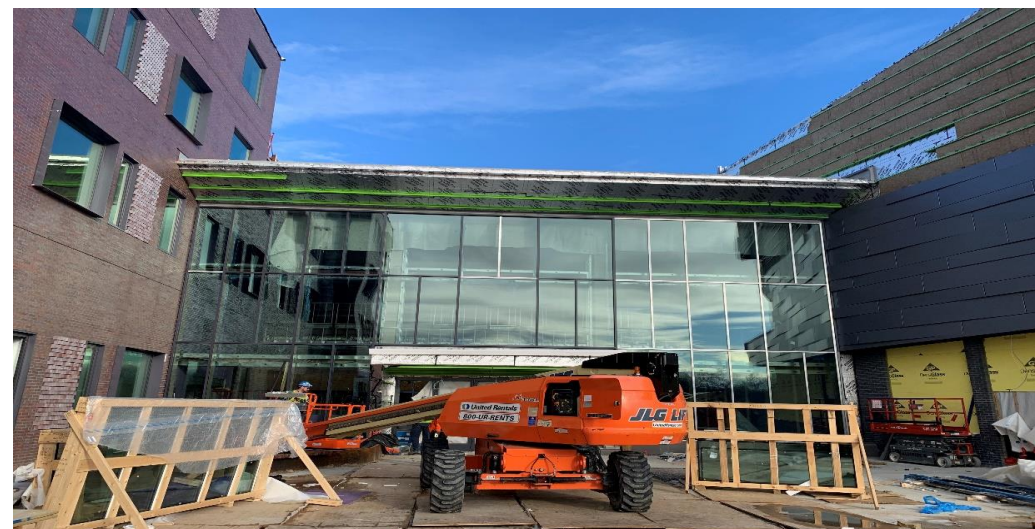

**January 27, 2020  
Saugus Middle High School  
School Building Committee Meeting**

KEY MILESTONES
Steel Erection Completed Early May 2019
Floor Slabs Completed June 2019
Building Enclosed September 2019
Brick Completed in October 2019
Windows Completed November 2019
Metal Panels to be Completed in March 2020
Interior Finishes Everywhere in Progress, to be Completed End of February 2020
Auditorium Ceilings Wrapping up
Kitchen EQ Being Installed
Gym EQ Being Installed
Substantial Completion April 17, 2020